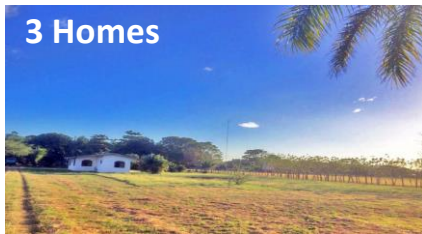

[Click here!](#)

SARDINAL FARM

Sardinal, Guanacaste, Costa Rica

\$299,000

3 Homes

7500 m2

The Sardinal Farm is located midway between the Liberia International Airport and the bustling beach town of Playas del Coco with all its services. There are 2 homes on the property which sit on 7500 m2. AYA water connected.